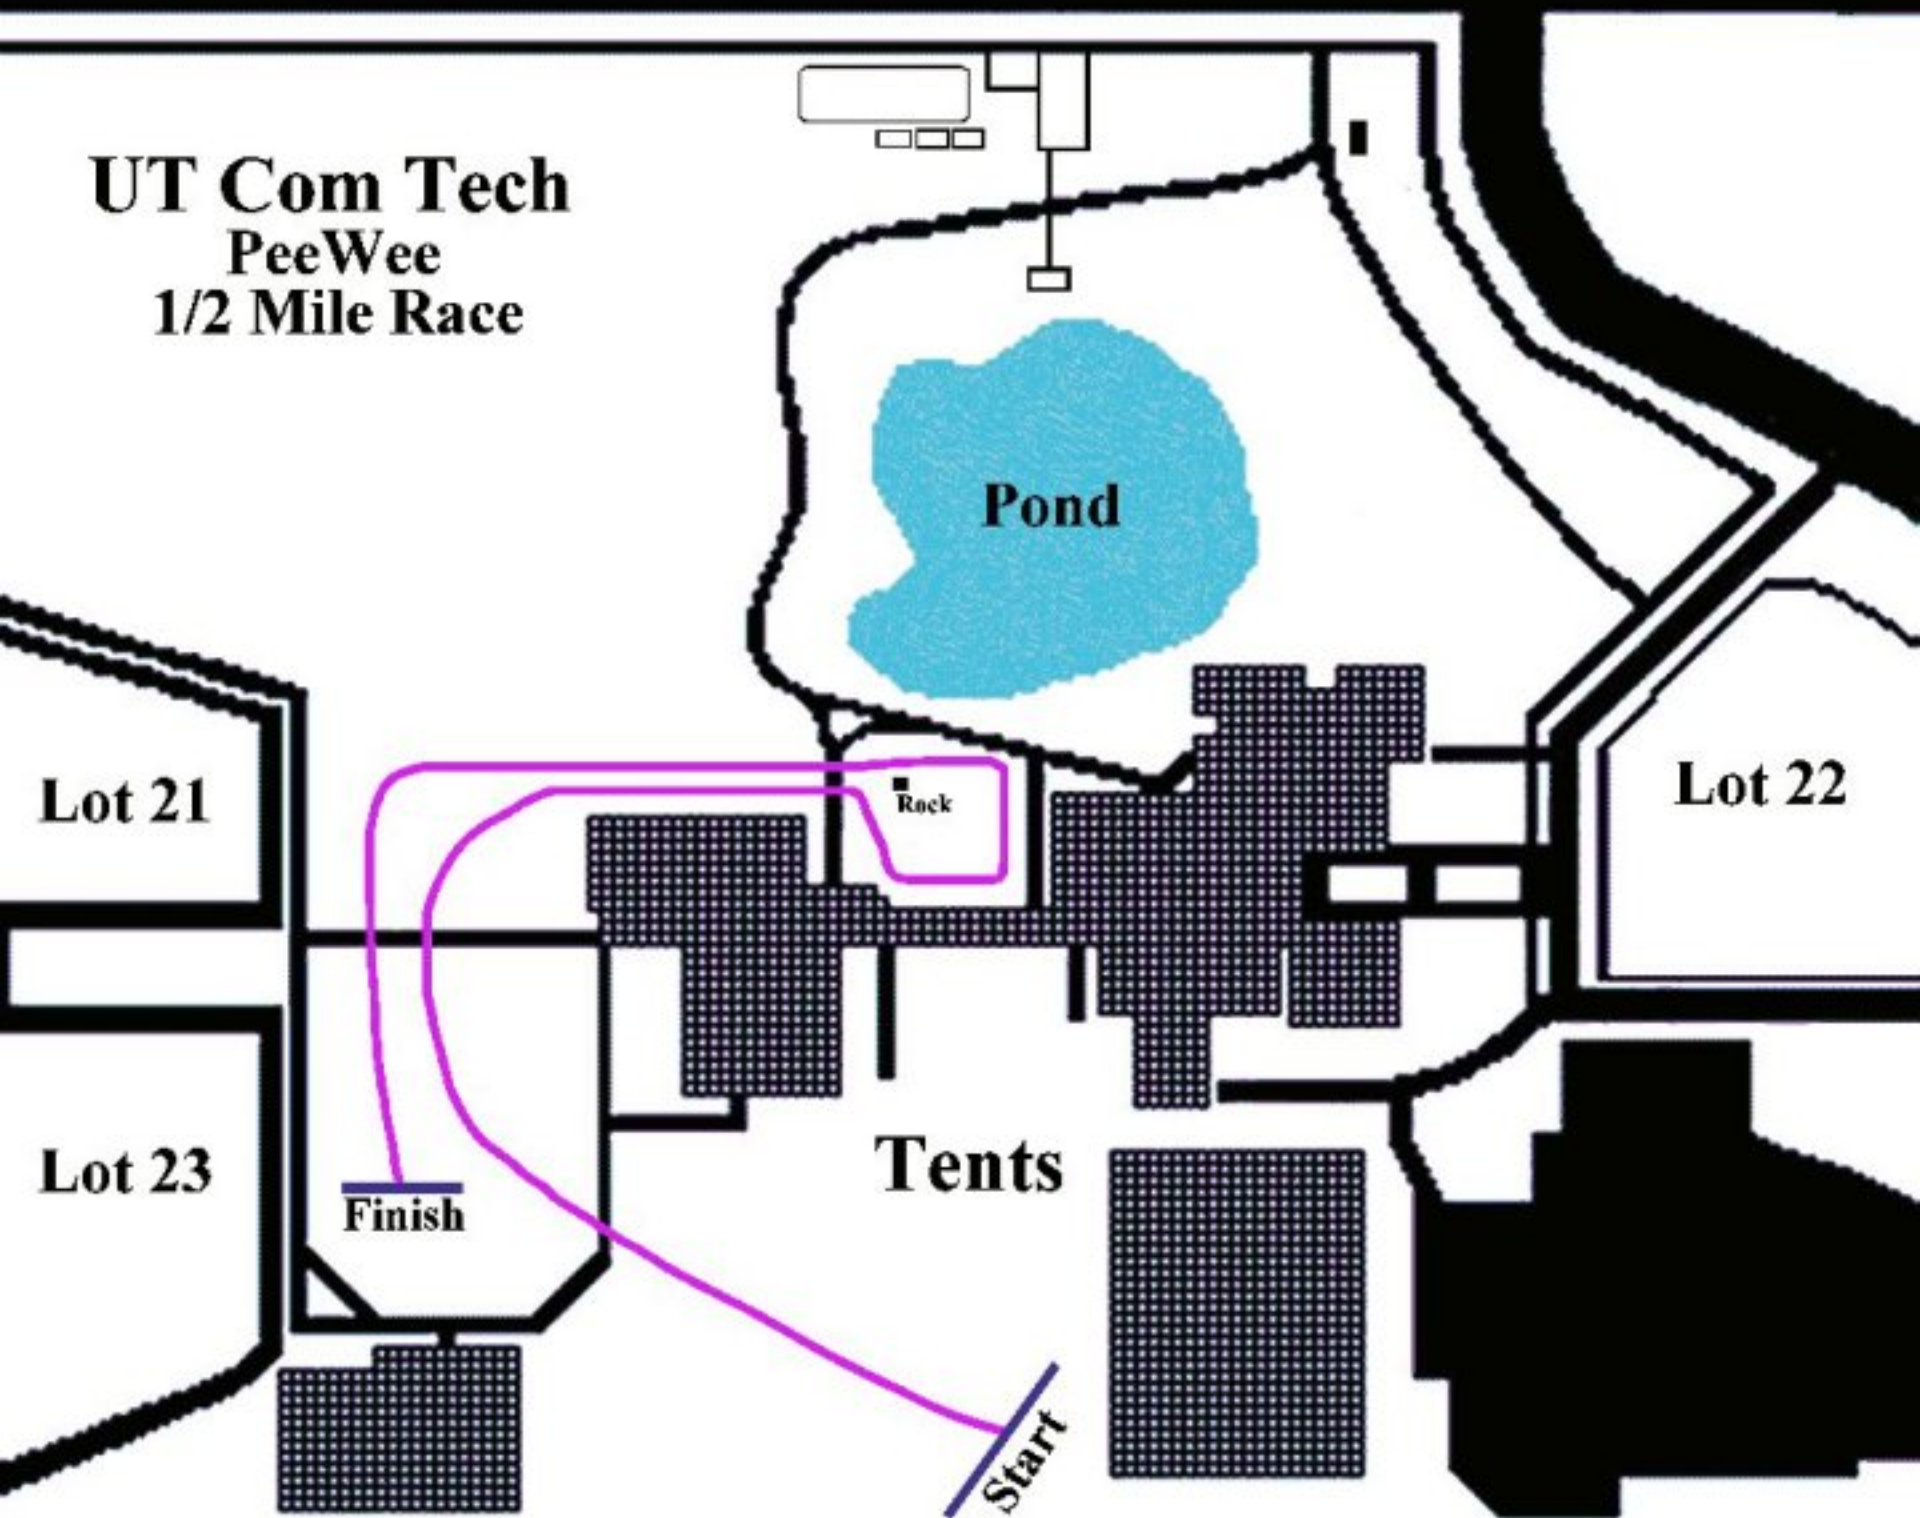

**UT Com Tech
PeeWee
1/2 Mile Race**

Pond

Rock

Tents

Finish

Start

Lot 21

Lot 22

Lot 23